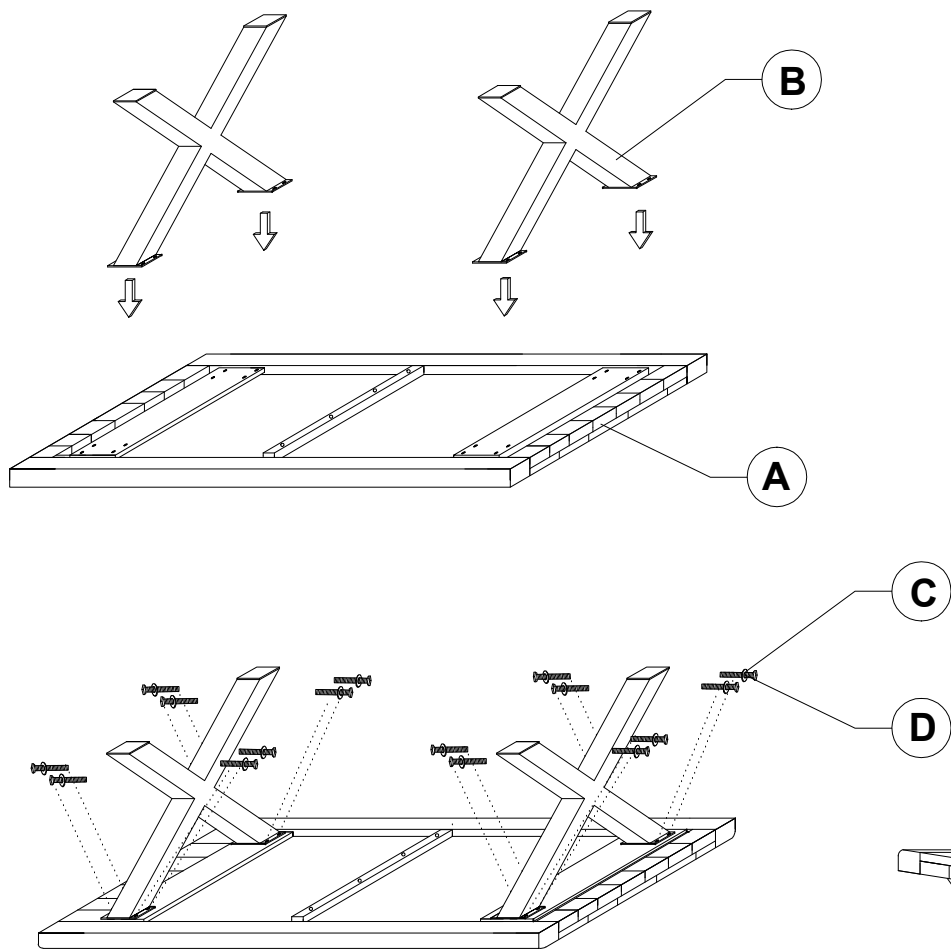

# ASSEMBLY INSTRUCTION

## MAZZO DINING TABLE

PART	QTY	DESCRIPTION
A	1	
B	2	
C	16	 M8 x 20MM
D	16	 ØM8
E	1	 5MM

**FINISH ASSEMBLY**