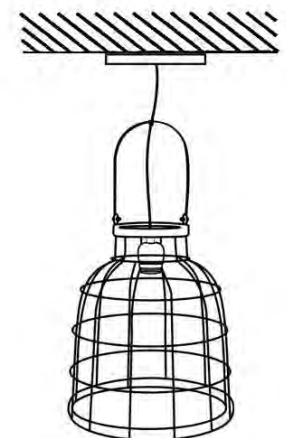

Pronto
wonen

Model Durale
Montagehandleiding Hanglamp

MONTAGE

STAP 1:

STAP 3:

STAP 5:

STAP 2:

STAP 4: