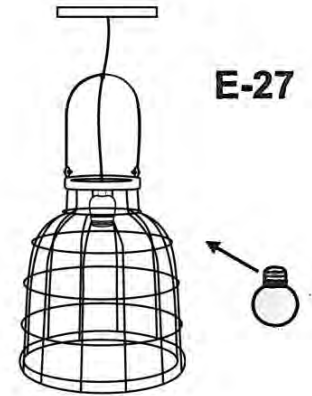

Pronto
wonen

Model Durale
Montagehandleiding Hanglamp

MONTAGE

STAP 1:

STAP 3:

STAP 5:

STAP 2:

STAP 4: