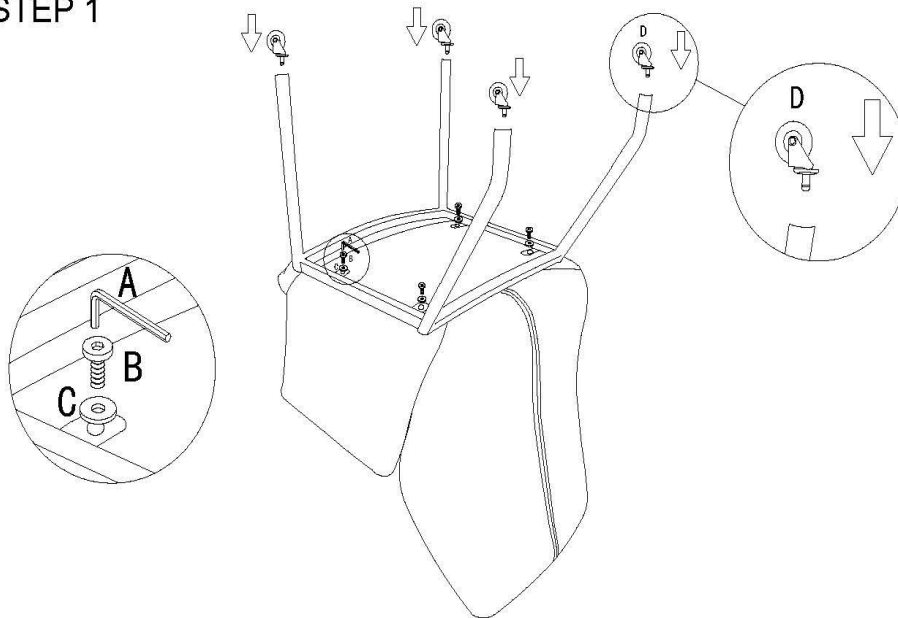

Pronto

wonen

MODEL : BOTELLO PDC-4081W

ASSEMBLY INSTRUCTION

A  M5 x1	B  M6*16 x4	C  M6 x4	D  x4		
---	--	---	---	--	--

STEP 1

STEP 2