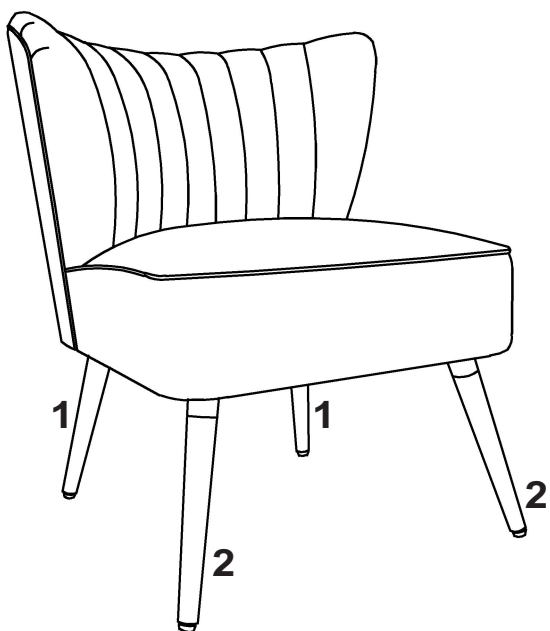

ASSEMBLING INSTRUCTION AVISIO WR1091

Pronto
wonen

HARDWARE LIST	CODE	PARTS	QTY.
	1		2
2		2	

1

HARDWARE LIST	CODE	PARTS	QTY.
	A	M6x20MM	
B	ALLEN KEY		1