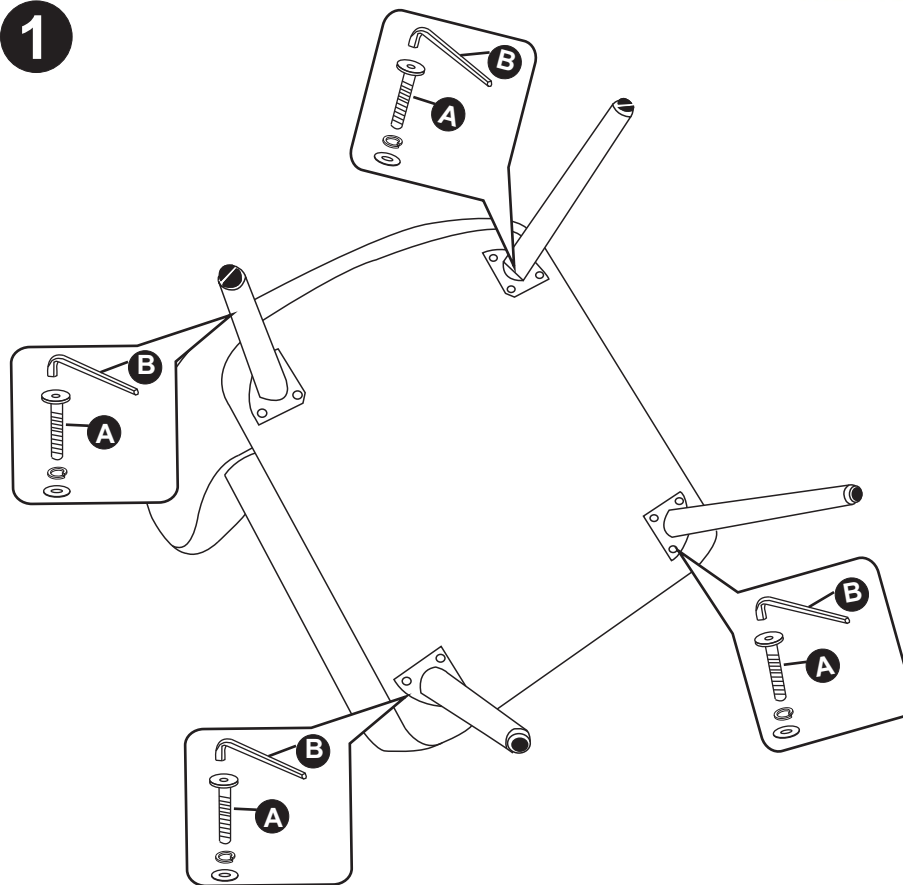

ASSEMBLING INSTRUCTION AVISIO WR1091

Pronto
wonen

HARDWARE LIST	CODE	PARTS	QTY.
	1		2
2		2	

1

HARDWARE LIST	CODE	PARTS	QTY.
	A	M6x20MM	
B	ALLEN KEY		1