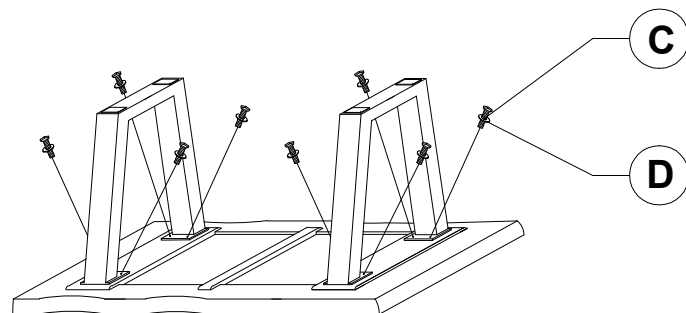

# ASSEMBLY INSTRUCTION

## ALBERO COFFEE TABLE

PART	QTY	DESCRIPTION
A	1	
B	2	
C	8	 M8 x 20MM
D	8	 ØM8
E	1	 5MM